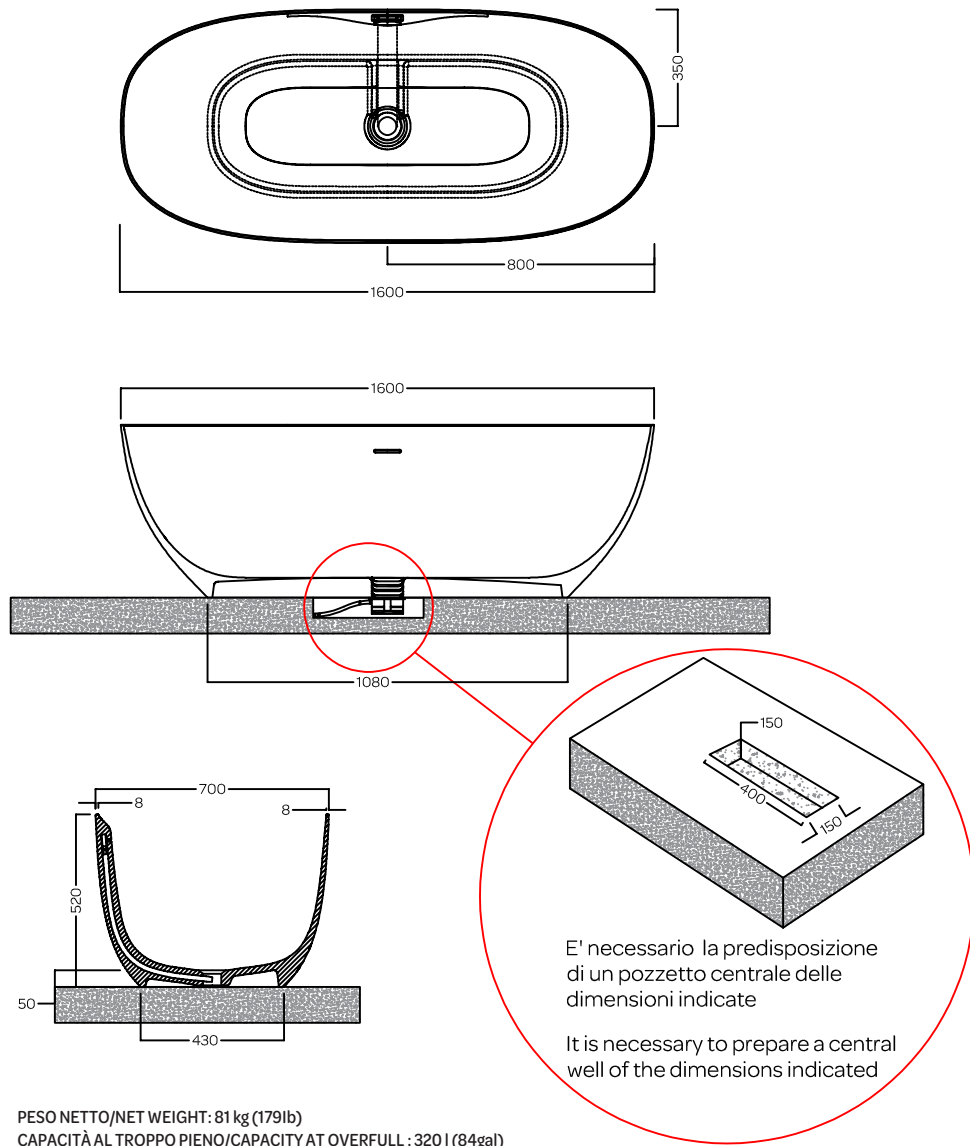

VASCHE Freestanding H-SOLID

H-SOLID 02

Vasche Freestanding in
SOLID SURFACE

Freestanding bathtubs in
SOLID SURFACE

DISEGNO TECNICO TECHNICAL DESIGN

ACCESSORI ACCESSORIES

Piletta per vasche H-SOLID
con tappo in solid
Surface

H-SOLID bath drain
with solid Surface cap

Piletta per vasche H-SOLID
con tappo
bianco matt

H-SOLID bath drain
with matt white cap

GAMMA COLORE COLOR RANGE

25
Bianco matt
White matt

12
Avorio
Ivory

29
Tabacco
Tobacco