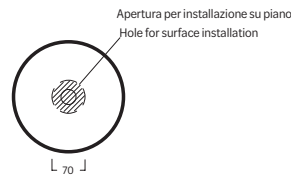

DISEGNO TECNICO TECHNICAL DESIGN

ACCESSORI ACCESSORIES

Piletta in CERAMICA con tappo "Up & Down" Ø 71 mm
CERAMIC drain siphon with "Up & Down" cap Ø 71 mm

Piletta universale "Up & Down"/ Scarico Libero con tappo Ø 63 mm
Universal "Free outlet" / "Up & Down" drain siphon with cap Ø 63 mm

Sifone di scarico INOX
INOX drain trap

GAMMA COLORE COLOR RANGE

25 Bianco matt
White matt

12 Avorio
Ivory

29 Tabacco
Tobacco

28 Creta
Crete

46 Selva
Forest

26 Sabbia
Sand

07 Cemento
Cement

08 Antracite
Anthracite

45 Cenere
Ash

06 Lavagna
Blackboard

02 Nero matt
Black matt

52 Tortora
Dove-Gray

53 Cipria
Pink-Powder

54 Terra Di Siena
Burnt Siena

57 Carta Da Zucchero
Sugar Paper

55 Indaco
Indigo

56 Petrolio
Petrol