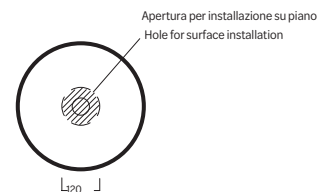

DISEGNO TECNICO TECHNICAL DESIGN

ACCESSORI ACCESSORIES

Piletta in CERAMICA con tappo "Up & Down" Ø 71 mm
CERAMIC drain siphon with "Up & Down" cap Ø 71 mm

Piletta universale "Up & Down"/ Scarico Libero con tappo Ø 63 mm
Universal "Free outlet" / "Up & Down" drain siphon with cap Ø 63 mm

Sifone di scarico INOX
INOX drain trap

GAMMA COLORE COLOR RANGE

25 Bianco matt
White matt

12 Avorio
Ivory

29 Tabacco
Tobacco

28 Creta
Crete

46 Selva
Forest

26 Sabbia
Sand

07 Cemento
Cement

08 Antracite
Anthracite

45 Cenere
Ash

06 Lavagna
Blackboard

02 Nero matt
Black matt

52 Tortora
Dove-Gray

53 Cipria
Pink-Powder

54 Terra Di Siena
Burnt Siena

57 Carta Da Zucchero
Sugar Paper

55 Indaco
Indigo

56 Petrolio
Petrol