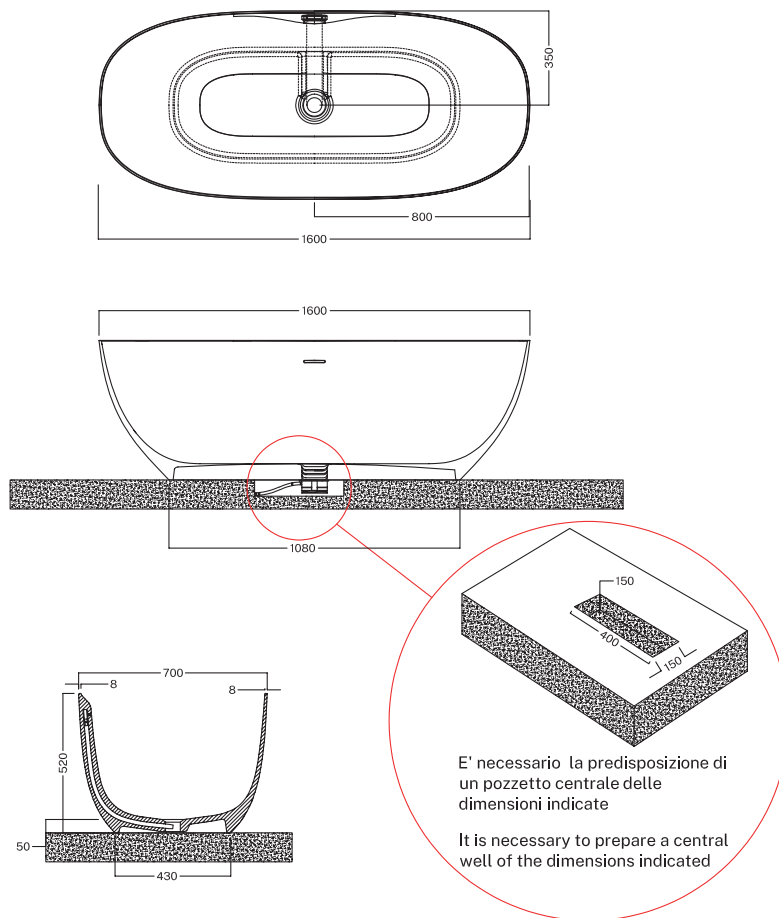

# H-Solid

1600X700X520 MM

## VASCHE H-SOLID 02

Vasche Freestanding in SOLID SURFACE.  
Freestanding bathtubs in SOLID SURFACE.

Codice 00Y9CY25

### DISEGNO TECNICO TECHNICAL DRAWING