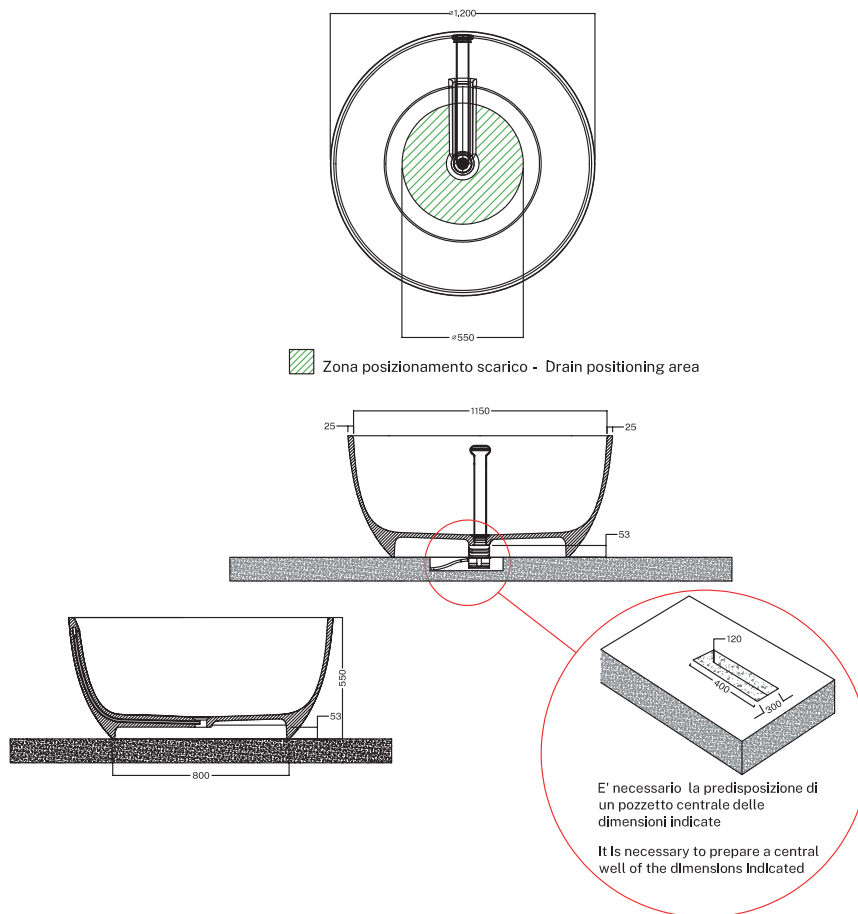

H-Solid

Ø1200

VASCHE H-SOLID 04

Vasche Freestanding in SOLID SURFACE.
Freestanding bathtubs in SOLID SURFACE.

Codice 00Y9E625

DISEGNO TECNICO TECHNICAL DRAWING

COLORI COLORS

FINITURE VASCA