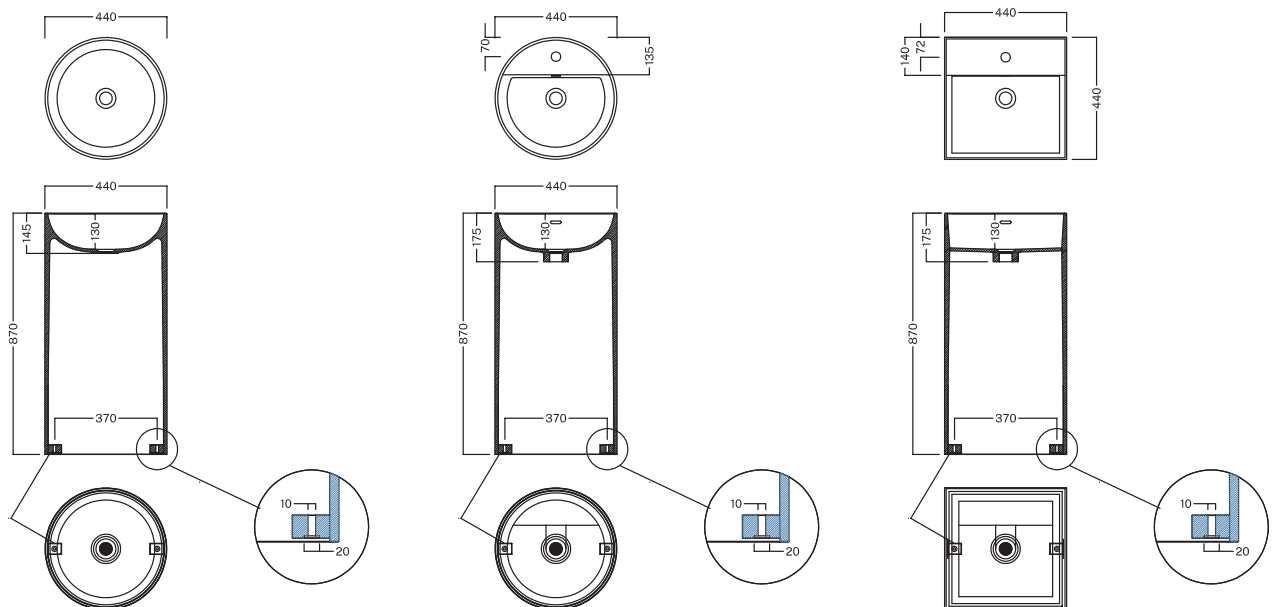

DISEGNO TECNICO TECHNICAL DRAWING

COLORI COLORS

FINITURE LAVABO WASHBASIN FINISHES

Bianco matt Matt white	Avorio Ivory	Tabacco Tobacco
Creta Crete	Selva Forest	Sabbia Sand
Cemento Cement	Antracite Anthracite	Cenere Ash
Lavagna Blackboard	Nero matt Matt black	

* la colorazione riportata è quella esterna.