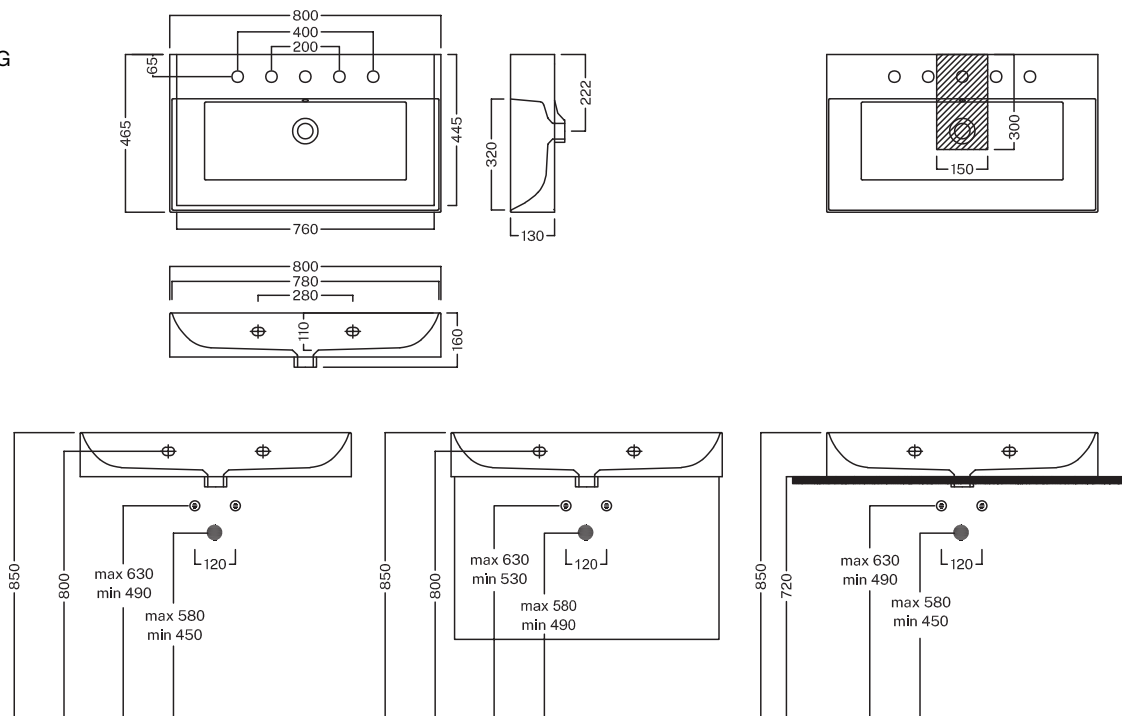

Bahia 13

800X465 mm

Lavabo sospeso a muro. Installabile in appoggio su piano o su base mobile.
Integrabile con accessori e sifone estetico.

Wall-hung washbasin. Surface-mounted washbasin. Can also be mounted on a custom made furniture. Can be combined with accessories and aesthetic drain trap.

Codice BH0800465011TS0

INSTALLAZIONE INSTALLATION

Sospeso
Wallhung

In appoggio
Surface-mounted

Su mobile BAHIA 13
On a BAHIA 13 furniture

DISEGNO TECNICO TECHNICAL DRAWING

COLORI COLORS

FINITURE LAVABO WASHBASIN FINISHES