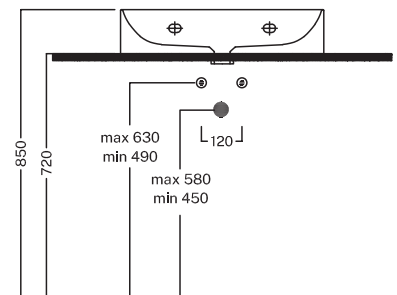

Bahia 13

600x465 mm

Lavabo sospeso a muro. Installabile in appoggio su piano o su base mobile.
Integrabile con accessori e sifone estetico.

Wall-hung washbasin. Surface-mounted washbasin. Can also be mounted on a custom made furniture. Can be combined with accessories and aesthetic drain trap.

OTS

1TS

1TS

1TS

1TS

DISEGNO TECNICO TECHNICAL DRAWING

COLORI COLORS

FINITURE LAVABO WASHBASIN FINISHES