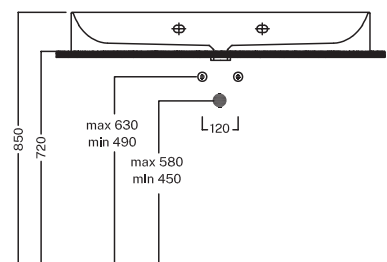

Bahia 13

1000X465 mm

Lavabo sospeso a muro. Installabile in appoggio su piano o su base mobile.
Integrabile con accessori e sifone estetico.

Wall-hung washbasin. Surface-mounted wash-basin. Can also be mounted on a custom made furniture. Can be combined with accessories and aesthetic drain trap.

Codice BH0500465011TS0

INSTALLAZIONE INSTALLATION

Sospeso
Wallhung

In appoggio
Surface-mounted

Su mobile BAHIA 13
On a BAHIA 13 furniture

DISEGNO TECNICO TECHNICAL DRAWING

COLORI COLORS

FINITURE LAVABO WASHBASIN FINISHES