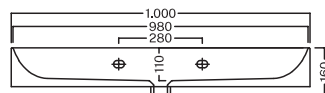

Bahia 13

1000X465 mm

Lavabo sospeso a muro. Installabile in appoggio su piano o su base mobile.
Integrabile con accessori e sifone estetico.

Wall-hung washbasin. Surface-mounted wash-basin. Can also be mounted on a custom made furniture. Can be combined with accessories and aesthetic drain trap.

Codice BH0500465011TS0

INSTALLAZIONE INSTALLATION

Sospeso
Wallhung

In appoggio
Surface-mounted

Su mobile BAHIA 13
On a BAHIA 13 furniture

DISEGNO TECNICO TECHNICAL DRAWING

COLORI COLORS

FINITURE LAVABO WASHBASIN FINISHES