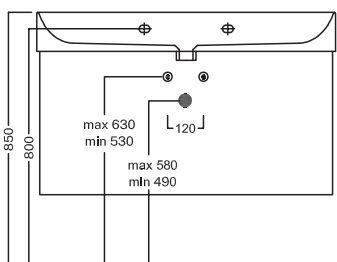

Bahia 13

1000X465 mm

Lavabo sospeso a muro. Installabile in appoggio su piano o su base mobile.
Integrabile con accessori e sifone estetico.

Wall-hung washbasin. Surface-mounted wash-basin. Can also be mounted on a custom made furniture. Can be combined with accessories and aesthetic drain trap.

Codice BH0500465011TS0

INSTALLAZIONE INSTALLATION

Sospeso
Wallhung

In appoggio
Surface-mounted

Su mobile BAHIA 13
On a BAHIA 13 furniture

DISEGNO TECNICO TECHNICAL DRAWING

COLORI COLORS

FINITURE LAVABO WASHBASIN FINISHES