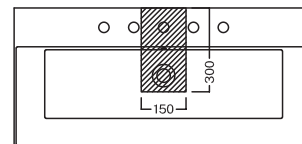

Bahia 13

1000X465 mm

Lavabo sospeso a muro. Installabile in appoggio su piano o su base mobile.
Integrabile con accessori e sifone estetico.

Wall-hung washbasin. Surface-mounted wash-basin. Can also be mounted on a custom made furniture. Can be combined with accessories and aesthetic drain trap.

Codice BH0500465011TS0

INSTALLAZIONE INSTALLATION

Sospeso
Wallhung

In appoggio
Surface-mounted

Su mobile BAHIA 13
On a BAHIA 13 furniture

DISEGNO TECNICO TECHNICAL DRAWING

COLORI COLORS

FINITURE LAVABO WASHBASIN FINISHES