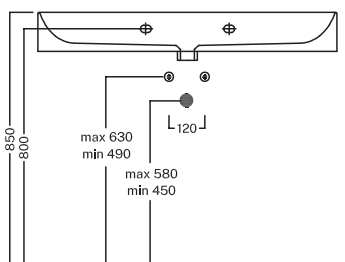

Bahia 13

1000X465 mm

Lavabo sospeso a muro. Installabile in appoggio su piano o su base mobile.
Integrabile con accessori e sifone estetico.

Wall-hung washbasin. Surface-mounted wash-basin. Can also be mounted on a custom made furniture. Can be combined with accessories and aesthetic drain trap.

Codice BH0500465011TS0

INSTALLAZIONE INSTALLATION

Sospeso
Wallhung

In appoggio
Surface-mounted

Su mobile BAHIA 13
On a BAHIA 13 furniture

DISEGNO TECNICO TECHNICAL DRAWING

COLORI COLORS

FINITURE LAVABO WASHBASIN FINISHES