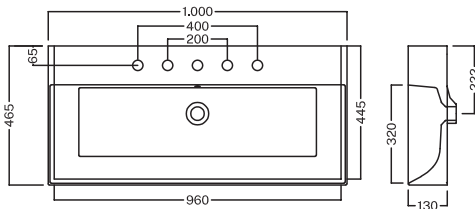

Bahia 13

1000X465 mm

Lavabo sospeso a muro. Installabile in appoggio su piano o su base mobile.
Integrabile con accessori e sifone estetico.

Wall-hung washbasin. Surface-mounted wash-basin. Can also be mounted on a custom made furniture. Can be combined with accessories and aesthetic drain trap.

Codice BH0500465011TS0

INSTALLAZIONE INSTALLATION

Sospeso
Wallhung

In appoggio
Surface-mounted

Su mobile BAHIA 13
On a BAHIA 13 furniture

DISEGNO TECNICO TECHNICAL DRAWING

COLORI COLORS

FINITURE LAVABO WASHBASIN FINISHES