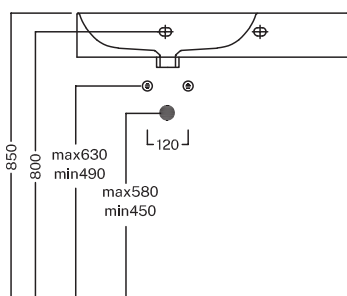

Bahia 13

800X465 mm DX

Lavabo sospeso a muro. Installabile in appoggio su piano o su base mobile.
Integrabile con accessori e sifone estetico.

Wall-hung washbasin. Surface-mounted washbasin. Can also be mounted on a custom made furniture. Can be combined with accessories and aesthetic drain trap.

ONA

1TS

1TA

1NS

1NA

DISEGNO TECNICO TECHNICAL DRAWING

COLORI COLORS

FINITURE LAVABO WASHBASIN FINISHES