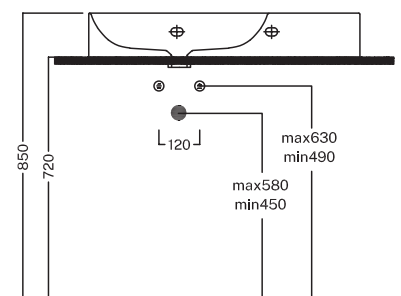

Bahia 13

800X465 mm DX

Lavabo sospeso a muro. Installabile in appoggio su piano o su base mobile.
Integrabile con accessori e sifone estetico.

Wall-hung washbasin. Surface-mounted washbasin. Can also be mounted on a custom made furniture. Can be combined with accessories and aesthetic drain trap.

ONA

1TS

1TA

1NS

1NA

DISEGNO TECNICO TECHNICAL DRAWING

COLORI COLORS

FINITURE LAVABO WASHBASIN FINISHES