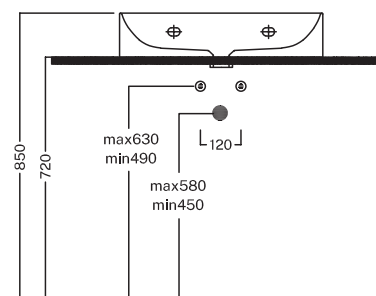

Bahia 13

600x365 mm

Lavabo sospeso a muro. Installabile in appoggio su piano o su base mobile.
Integrabile con accessori e sifone estetico.

Wall-hung washbasin. Surface-mounted washbasin. Can also be mounted on a custom made furniture. Can be combined with accessories and aesthetic drain trap.

ONA

1TS

1TA

1NS

1NA

DISEGNO TECNICO TECHNICAL DRAWING

COLORI COLORS

FINITURE LAVABO WASHBASIN FINISHES