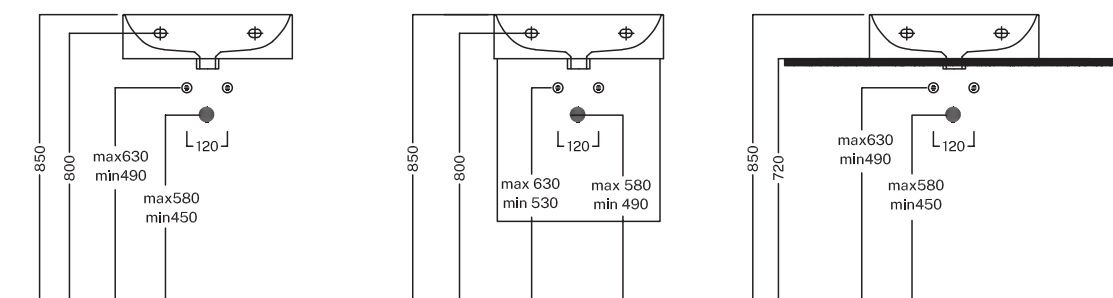

Bahia 13

500x365 mm

Lavabo sospeso a muro. Installabile in appoggio su piano o su base mobile.
Integrabile con accessori e sifone estetico.

Wall-hung washbasin. Surface-mounted washbasin. Can also be mounted on a custom made furniture. Can be combined with accessories and aesthetic drain trap.

OTS

1TS

1TS

1TS

1TS

DISEGNO TECNICO TECHNICAL DRAWING

COLORI COLORS

FINITURE LAVABO WASHBASIN FINISHES