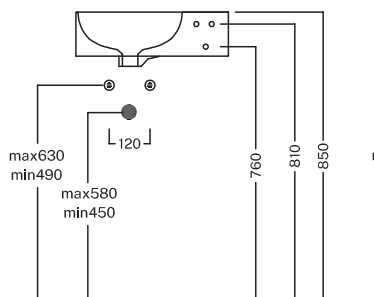

## INSTALLAZIONE

INSTALLATION

**Sospeso**  
Wallhung

**In appoggio**  
Surface-mounted

**Su mobile BAHIA 13**  
On a BAHIA 13 furniture

## DISEGNO TECNICO

TECHNICAL DRAWING

**COLORI**  
COLORS

**FINITURE LAVABO**  
WASHBASIN FINISHES

**Bianco lucido**  
White

**Bianco matt**  
Matt white

**FINITURE MOBILE**  
STRUCTURE FINISHES

**KIT 1**  
**Bianco**  
White